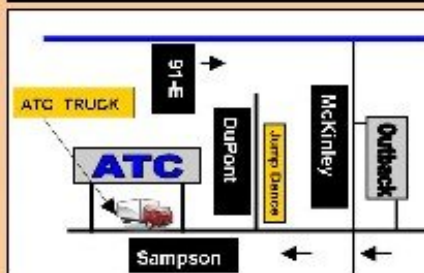

YOU MUST BE SCHEDULED FOR THE CLASSES YOU PLAN TO ATTEND - 16 STUDENTS MAX PER CLASS

2175 Sampson #111, Corona 92879

ROCIAN GRACIE JIU-JITSU

ADULTS & KIDS

COMMANDO HAPKIDO